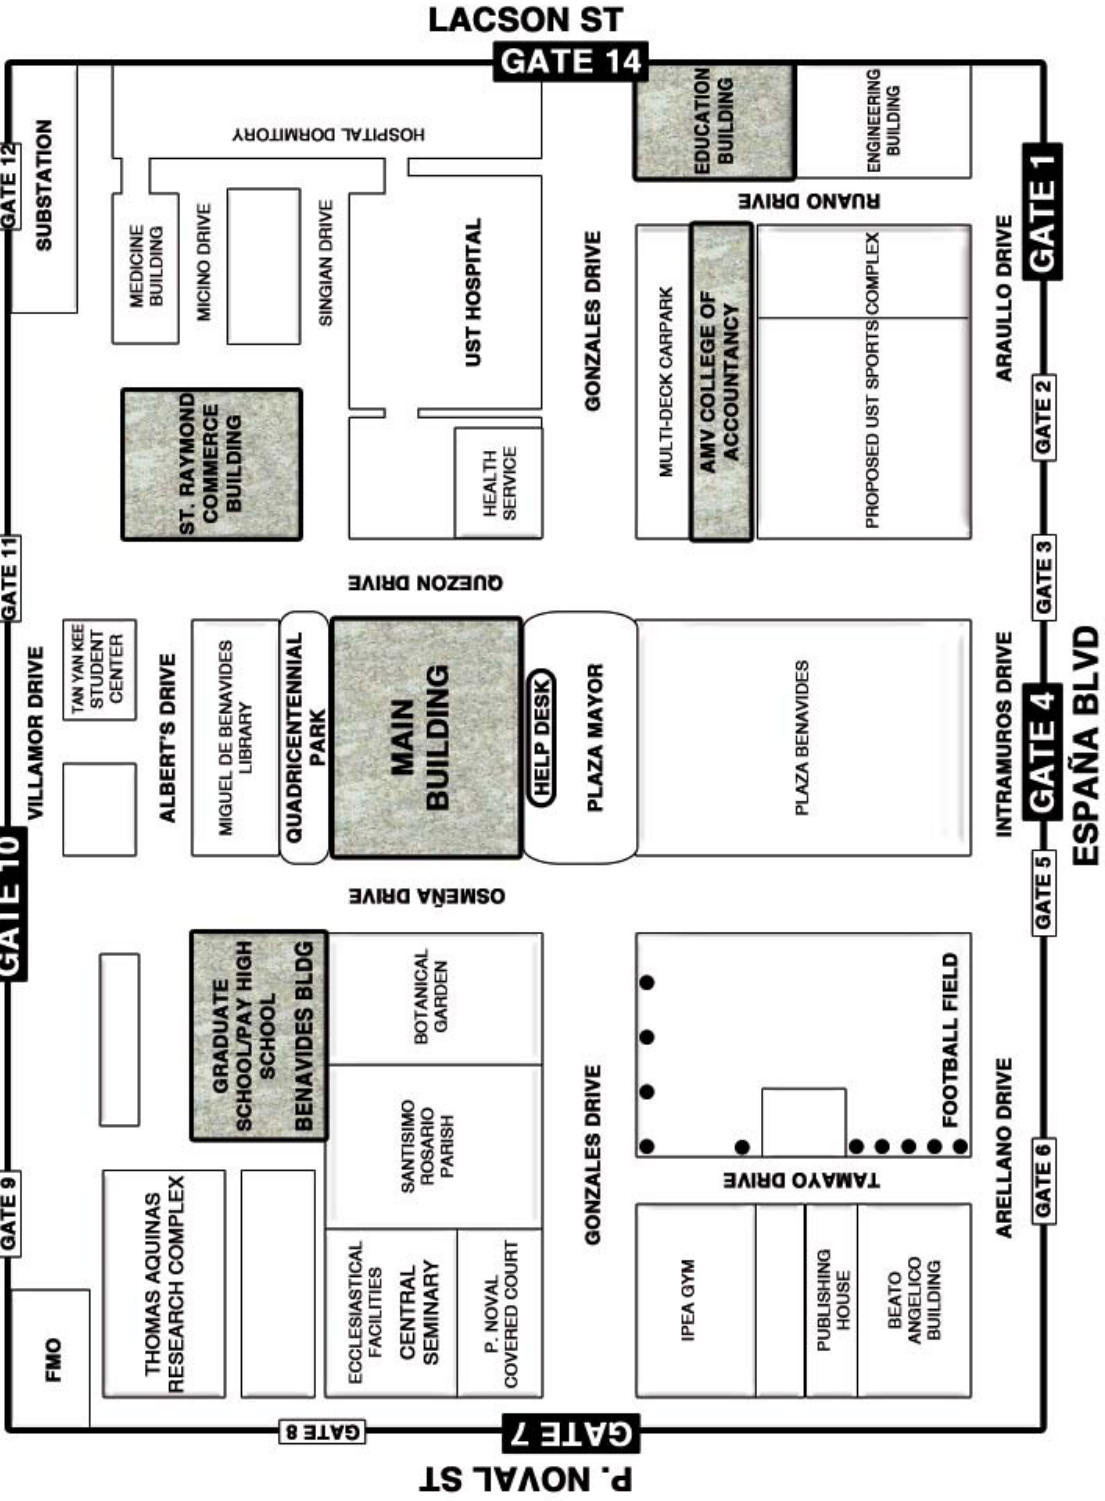

UST CAMPUS MAP

DAPITAN ST

Legend

GATE 0

Available Entrances & Exits

Testing Sites

Getting to UST

- Take the LRT 1 to Tayuman Station; ride an A.H. Lacson (formerly Forbes) Dapitan jeepney.
- For those coming from Quezon City, Cubao, Quiapo or Lawton area, take the España jeepneys and buses.